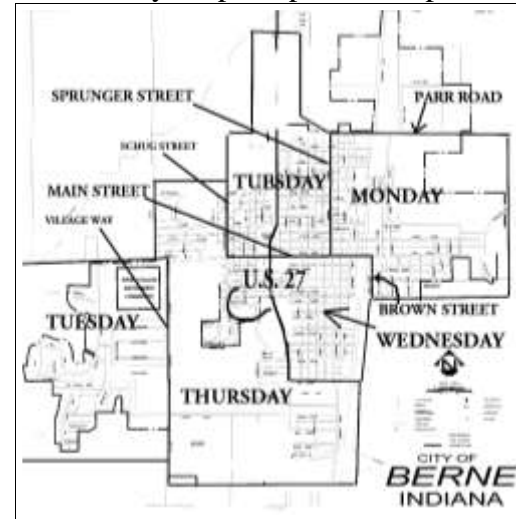

We encourage everyone to keep yards mowed and trimmed in the summer and sidewalks free of snow and ice in the winter months. We ask that you do not blow grass clippings on to the street or sidewalk which then goes in to our storm water system.

For more city information visit us at www.cityofberne.com

COMPOST GUIDELINES !

ONLY THESE MATERIALS!

- SHRUBS - GRASS
- LIMBS - BRANCHES - LEAVES
- GARDEN - LAWN VEGETATION

NOT ACCEPTABLE !

- NO APPLIANCES, CARDBOARD
- NO PLASTICS, CANS, HOUSEHOLD TRASH, ETC.
- NO COMMERCIAL PRODUCTS
- NO WOOD, LUMBER, DEMOLITION MATERIAL
- NO KITCHEN CABINETS, FURNITURE, ETC.

COMPOST HOURS

April 2, 2012 to November 30, 2012

Mon	7 am – 3 pm
Tue	7 am – 6 pm
Wed	7 am – 3 pm
Thu	7 am – 6 pm
Fri	7 am – 3 pm
Sat	7 am – 3 pm
Sun	Closed

December 1, 2012 to March 30, 2013

Mon	7 am – 3 pm
Tue	7 am – 3 pm
Wed	7 am – 3 pm
Thu	7 am – 3 pm
Fri	7 am – 3 pm
Sat	Closed
Sun	Closed

COMPOSTING INFORMATION

Loading hours: Tue & Thu 4-6 pm. Sat. 7 am-3 pm. No personal loading equipment allowed. A composting site is available at the Wastewater Treatment Plant northeast of Berne on Rd 550S. (1/4 mile E of 000) Follow the signs at the site.

Compost material is free for your residential landscaping needs.

For items not listed here, and for commercial information, call the ADAMS COUNTY SOLID WASTE DISTRICT: Phone (888) 724-9971

2012 Pickup Schedules

For Normal Trash Pickup

Place trash curbside by 7 am on the day of your pickup. See Map: